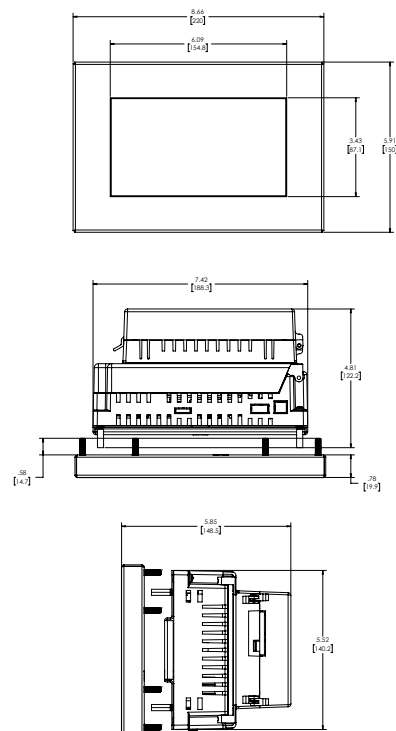

7" EZ7 HMI with 4 Module Base PLC

Detachable front for EZ replacement or upgrade

Part Number	Description	Price
EZ7DT-T7C-E-PLCJ	7" TFT Color, DC Power, Detachable metal front, 4 Base PLC with Ethernet	\$949